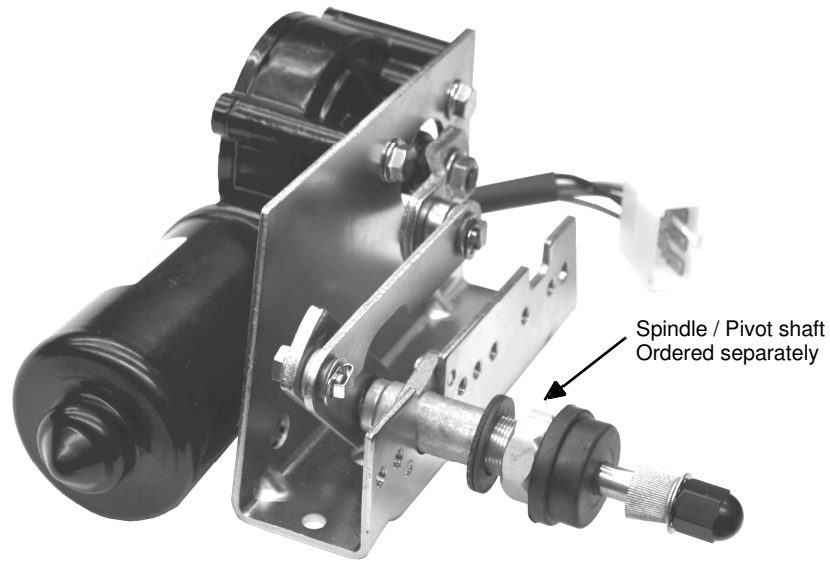

TRU VISION WWJ / AM STYLE WIPER SYSTEMS

Motor + bracket kit

Ideal Trico Air motor replacement
Same flatted shaft
With 18 DIN taper knurled driver

See pages 15 & 18
For arms to suit
TC380 & 301 series

Part No.	Voltage	Speeds	Dynamic Park	Nm (starting)	Degree
230-2014	24v	2 + park	Yes (5 wire)	35	68, 85, 93, 108, 127
230-2015	12v				

Crank

Part No.	Angles	Drive
308-1051	68, 85, 108	Single
308-1052	93, 127	Single
308-1059	68, 85, 108	Dual
308-1063	93, 127	Dual
308-1005	10-80 adjustable	Single

Spindle Drive

Part No.	Shaft	Pin	Liner	Pivot cr
304-1201	Knurled Driver	7.9mm	25	33, 40, 48,
304-1202			32	
304-1203			51	
304-1206			76	

Pantograph Plate

Part No.	cr-cr	Shaft
305.1002	32	M6

Part No.	Length cr-cr
307-1022	86mm
307-1083	Adjustable 550-600mm