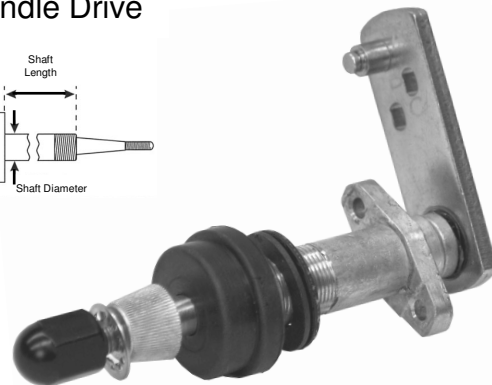

TRU VISION WWJ / AM STYLE WIPER SYSTEMS

Motor + bracket kit

Ideal Trico Air motor replacement
Same flatted shaft
With 18 DIN taper knurled driver

See pages 15 & 18
For arms to suit
TC380 & 301 series

Part No.	Voltage	Speeds	Dynamic Park	Nm (starting)	Degree
230-2014	24v	2 + park	Yes (5 wire)	35	68, 85, 93, 108, 127
230-2015	12v				

Crank

Part No.	Angles	Drive
308-1051	68, 85, 108	Single
308-1052	93, 127	Single
308-1059	68, 85, 108	Dual
308-1063	93, 127	Dual
308-1005	10-80 adjustable	Single

Spindle Drive

Part No.	Shaft	Pin	Liner	Pivot cr
304-1201	Knurled Driver	7.9mm	25	33, 40, 48,
304-1202			32	
304-1203			51	
304-1206			76	

Pantograph Plate

Part No.	cr-cr	Shaft
305.1002	32	M6

Part No.	Length cr-cr
307-1022	86mm
307-1083	Adjustable 550-600mm