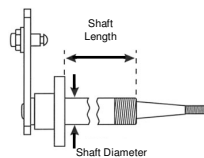

TRU VISION WWJ / AM STYLE WIPER SYSTEMS

Motor + bracket kit

Ideal Trico Air motor replacement
Same flatted shaft
With 18 DIN taper knurled driver

See pages 15 & 18
For arms to suit
TC380 & 301 series

Part No.	Voltage	Speeds	Dynamic Park	Nm (starting)	Degree
230-2014	24v	2 + park	Yes (5 wire)	35	68, 85, 93, 108, 127
230-2015	12v				

Crank

Part No.	Angles	Drive
308-1051	68, 85, 108	Single
308-1052	93, 127	Single
308-1059	68, 85, 108	Dual
308-1063	93, 127	Dual
308-1005	10-80 adjustable	Single

Spindle Drive

Part No.	Shaft	Pin	Liner	Pivot cr
304-1201	Knurled Driver	7.9mm	25	33, 40, 48,
304-1202			32	
304-1203			51	
304-1206			76	

Pantograph Plate

Part No.	cr-cr	Shaft
305.1002	32	M6

Part No.	Length cr-cr
307-1022	86mm
307-1083	Adjustable 550-600mm