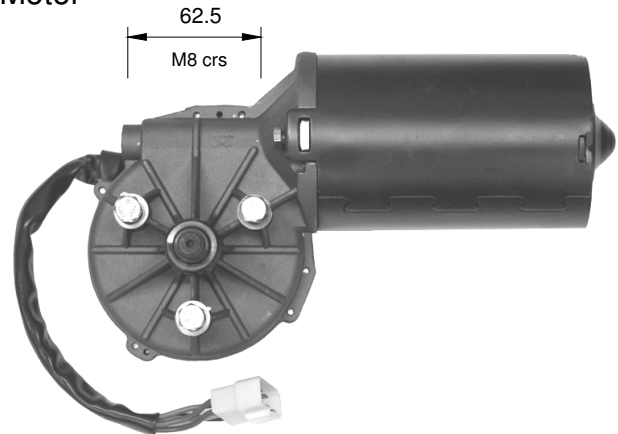

KIWI PANTOGRAPH BUS PARTS

Part No.	Lengths xxx	Main Head	Idler Head	Bridge cr	Blade bolt	Blade Clip
TC881-800	800mm	M12-16 taper	M12-16 taper	60mm	8mm	22mm
TC881-70	700mm				6mm	16mm

Part No.	Length	Blade Clip
TVCH1000	1000mm	20, 26mm
TC700	700mm	16, 26mm

Tube Connector Brass

Part No.	Thickness	Tube
TBF03	42mm	3mm

Wash Pump

Part No.	Voltage	Tube
TCWP-24	24	3mm

Tube Connector Tee

Part No.	Tube
15000500	3mm

Wash Jet

Part No.	Side
120.5005.39.00	Left Head

Wash Bottle

H 170
W 260
D 110

Part No.	Voltage	No. pumps	Litre
TCXD-4-24	24	1	3.5

Motor

Part No.	Shaft	Volt	Watt
TC150-24V	13.2 Fine	24	150

Spindle Drive Assembly

Part No.	Shafts	Liner	Pin	Pivot cr
TC456-60-90	M12-16mm	85	16mm	83

B / Pedal Crank

Part No.	Shaft	Pin	Pivot cr
TC459-44.5-89	13.26	16mm	44.5x89
TC459-47.5-95	13.26	16mm	47.5x95

Linkage Rod

Part No.	Length cr-cr	Pin
TC458-510	510mm	16mm
TC458-525	525mm	