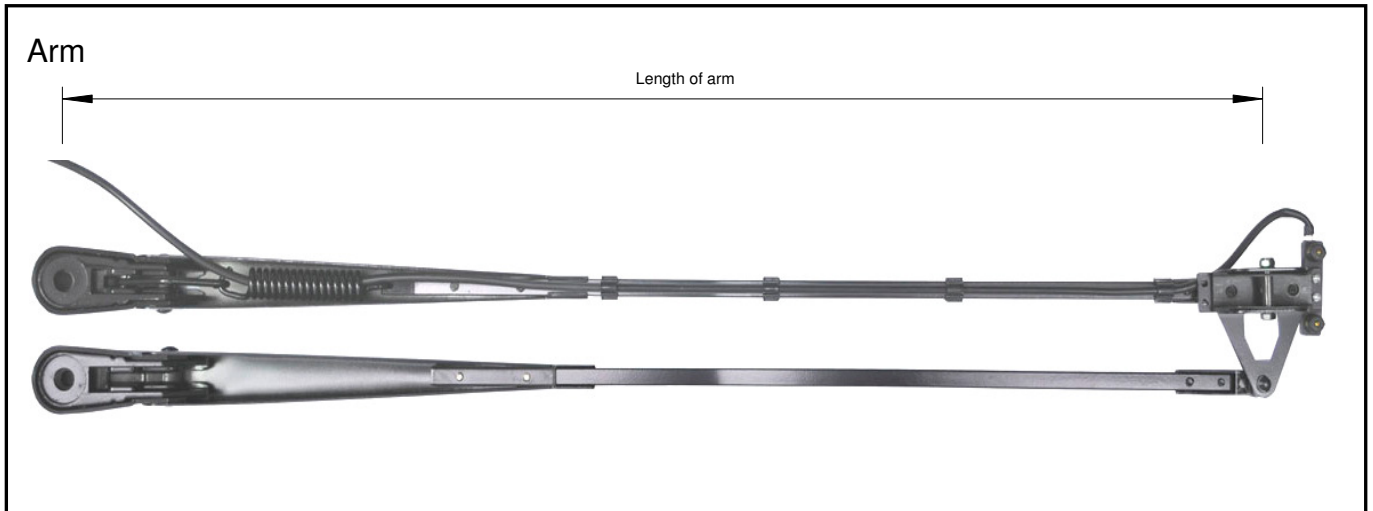

KIWI PANTOGRAPH BUS PARTS

Part No.	Lengths xxx	Main Head	Idler Head	Bridge cr	Blade bolt	Blade Clip
TC881-800	800mm	M12-16 taper	M12-16 taper	60mm	8mm	22mm
TC881-70	700mm				6mm	16mm

Part No.	Length	Blade Clip
TVCH1000	1000mm	20, 26mm
TC700	700mm	16, 26mm

Tube Connector Brass

Part No.	Thickness	Tube
TBF03	42mm	3mm

Wash Pump

Part No.	Voltage	Tube
TCWP-24	24	3mm

Tube Connector Tee

Part No.	Tube
15000500	3mm

Wash Jet

Part No.	Side
120.5005.39.00	Left Head

Wash Bottle

H 170
W 260
D 110

Part No.	Voltage	No. pumps	Litre
TCXD-4-24	24	1	3.5

Motor

Part No.	Shaft	Volt	Watt
TC150-24V	13.2 Fine	24	150

Spindle Drive Assembly

Part No.	Shafts	Liner	Pin	Pivot cr
TC456-60-90	M12-16mm	85	16mm	83

B / Pedal Crank

Part No.	Shaft	Pin	Pivot cr
TC459-44.5-89	13.26	16mm	44.5x89
TC459-47.5-95	13.26	16mm	47.5x95

Linkage Rod

Part No.	Length cr-cr	Pin
TC458-510	510mm	16mm
TC458-525	525mm	