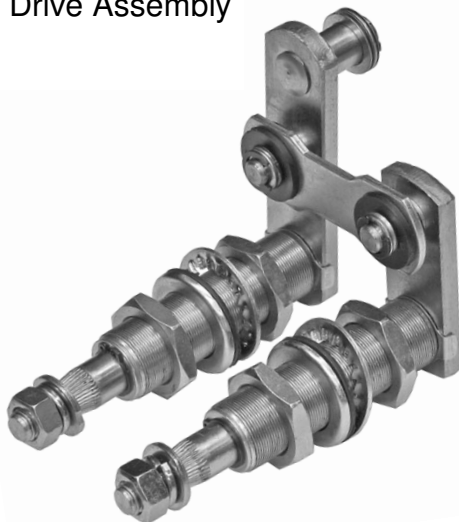

KIWI PANTOGRAPH BUS PARTS

Part No.	Lengths xxx	Main Head	Idler Head	Bridge cr	Blade bolt	Blade Clip
TC881-800	800mm	M12-16 taper	M12-16 taper	60mm	8mm	22mm
TC881-70	700mm				6mm	16mm

Part No.	Length	Blade Clip
TVCH1000	1000mm	20, 26mm
TC700	700mm	16, 26mm

Tube Connector Brass

Part No.	Thickness	Tube
TBF03	42mm	3mm

Wash Pump

Part No.	Voltage	Tube
TCWP-24	24	3mm

Tube Connector Tee

Part No.	Tube
15000500	3mm

Wash Jet

Part No.	Side
120.5005.39.00	Left Head

Wash Bottle

H 170
W 260
D 110

Part No.	Voltage	No. pumps	Litre
TCXD-4-24	24	1	3.5

Motor

Part No.	Shaft	Volt	Watt
TC150-24V	13.2 Fine	24	150

Spindle Drive Assembly

Part No.	Shafts	Liner	Pin	Pivot cr
TC456-60-90	M12-16mm	85	16mm	83

B / Pedal Crank

Part No.	Shaft	Pin	Pivot cr
TC459-44.5-89	13.26	16mm	44.5x89
TC459-47.5-95	13.26	16mm	47.5x95

Linkage Rod

Part No.	Length cr-cr	Pin
TC458-510	510mm	16mm
TC458-525	525mm	