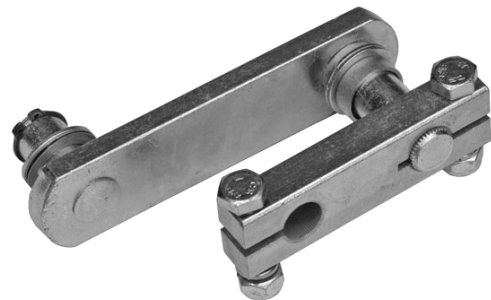

KIWI PANTOGRAPH BUS PARTS

Part No.	Lengths xxx	Main Head	Idler Head	Bridge cr	Blade bolt	Blade Clip
TC881-800	800mm	M12-16 taper	M12-16 taper	60mm	8mm	22mm
TC881-70	700mm				6mm	16mm

Part No.	Length	Blade Clip
TVCH1000	1000mm	20, 26mm
TC700	700mm	16, 26mm

Tube Connector Brass

Part No.	Thickness	Tube
TBF03	42mm	3mm

Wash Pump

Part No.	Voltage	Tube
TCWP-24	24	3mm

Tube Connector Tee

Part No.	Tube
15000500	3mm

Wash Jet

Part No.	Side
120.5005.39.00	Left Head

Wash Bottle

H 170
W 260
D 110

Part No.	Voltage	No. pumps	Litre
TCXD-4-24	24	1	3.5

Motor

Part No.	Shaft	Volt	Watt
TC150-24V	13.2 Fine	24	150

Spindle Drive Assembly

Part No.	Shafts	Liner	Pin	Pivot cr
TC456-60-90	M12-16mm	85	16mm	83

B / Pedal Crank

Part No.	Shaft	Pin	Pivot cr
TC459-44.5-89	13.26	16mm	44.5x89
TC459-47.5-95	13.26	16mm	47.5x95

Linkage Rod

Part No.	Length cr-cr	Pin
TC458-510	510mm	16mm
TC458-525	525mm	