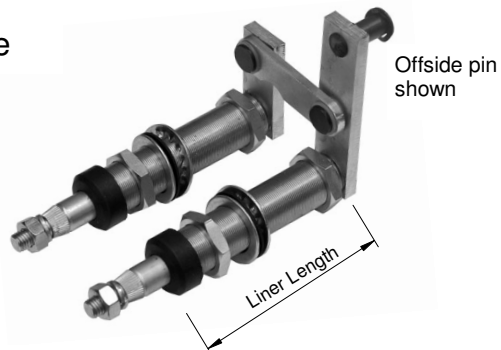

BCI BUS PARTS

Arm

Part No.	Length	Main Head	Idler Head	Blade Clip
128.2102.GA.04	750mm	M10 -16 taper	M10 -16 taper	26mm
128.2107.GA.04	800mm			

Arm

Part No.	Length	Main Head	Idler Head	Blade Clip
87756020	750mm	M10 -16 taper	M10 -16 taper	26mm
87756021	800mm			

Blade

Part No.	Length	Bolt Diameter	Blade Clip
136.8280.GA.04	800mm	8mm	20, 26mm
TVCH800		8mm	20, 26mm

Spindle

B / Pedal Crank

Part No.	Shafts	Liner	12mm Pin	Pivot cr	Part No.	Centres	Pin	Mount
45436027	M10-16	108mm	Sameside	96	77436039	56-112	12mm	13.26
46436028			Offside					
45435867			Sameside	84				
46435867			Offside					

BCI BUS PARTS

Motor 				Wash Bottle  <p>H 302 W 330 D 125</p>			
Part No.	Shaft	Voltage	rpm	Part No.	Voltage	Pumps	Litre
259.2708.3B.00	13.26	24	30/45	238.2001.30.00	24	2	8
Washer Jet 				Washer pump 			
Part No.	Jets	Tube	Part No.	Voltage	Tube		
TCJET881	6	3mm	201.0002.30.00	24	3mm		
Link Rod 							
Part No.	Length	Pin					
5475560	560mm cr-cr	12mm					
Alternative replacement linkage set 							
Part No.	Part	Size					
60420100	Crank	55-110mm crs, complete with 12mm LH Rose bearings					
60121314	Link Rod	500mm long, 12mm threaded end					
10055401	Rose Bearing	12mm RH					