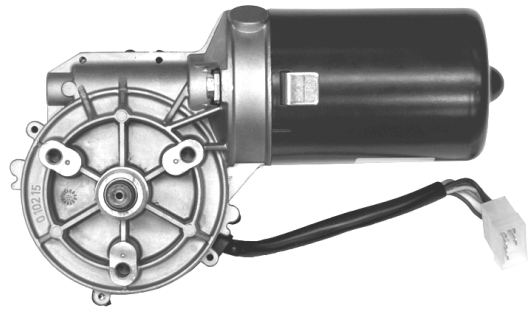

ADL E200 BUS PARTS

Arm LH

Part No.	Side	Length	Head	Blade Clip
7820801D10	Left	740mm	12 -16mm taper	Slide Key

Arm RH

Part No.	Side	Length	Head	Blade Clip
7820800D10	Right	710mm	12 -16mm taper	Slide Key

Blade

Part No.	Length	Blade Clip
TVCH900H	900mm	Use Slide Key
TVCH1000H	1000mm	
7820802D10	1000mm	

Six Jet

Eight Jet Stick on

Slide Key

Part No.		Fit		Part No.		Fit	
14202206		16x6 Flat Bar		14206009		Flat Bar	
				Part No.		Fit	
				14202206		7820800D10 7820801D10	

ADL E200 BUS PARTS

Spindle Drive

Part No.	Shaft	Liner	Pivot cr
7810801D10	M10, 12-16mm	115	59
7810802D10			64

Motor

Part No.	Shaft	Volt	rpm
7820801F01	15.8	24	21/36

Rose Bearing

Part No.	Shaft	Liner
10055401	12mm	RH
10055501		LH

B Pedal Crank

Part No.	Centres	Bearing	Mount
77204838	45-90	12mm	15.8

Decelerator

Part No.	Application
7810803D10	ADL E200

Link Rod

Part No.	Length	Pin
7810807D10	305mm cr-cr	12mm
7810805D10	440mm cr-cr	
7810806D10	675mm cr-cr	