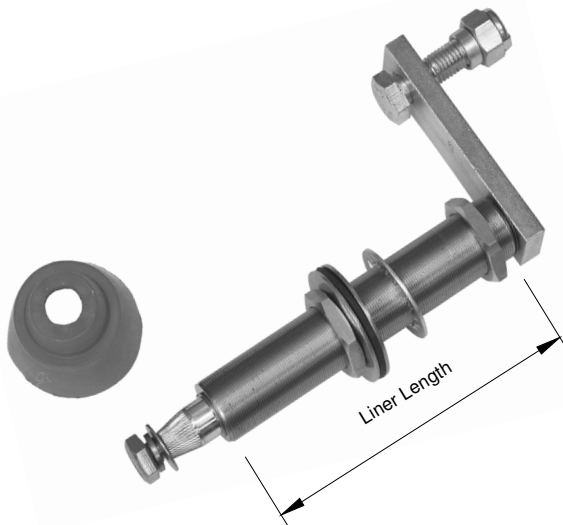

ADL E200 BUS PARTS

Arm LH

Part No.	Side	Length	Head	Blade Clip
7820801D10	Left	740mm	12 -16mm taper	Slide Key

Arm RH

Part No.	Side	Length	Head	Blade Clip
7820800D10	Right	710mm	12 -16mm taper	Slide Key

Blade

Part No.	Length	Blade Clip
TVCH900H	900mm	Use Slide Key
TVCH1000H	1000mm	
7820802D10	1000mm	

Six Jet

Eight Jet Stick on

Slide Key

Part No.		Fit		Part No.		Fit	
14202206		16x6 Flat Bar		14206009		Flat Bar	
				Part No.		Fit	
				14202206		7820800D10 7820801D10	

ADL E200 BUS PARTS

Spindle Drive

Part No.	Shaft	Liner	Pivot cr
7810801D10	M10, 12-16mm	115	59
7810802D10			64

Motor

Part No.	Shaft	Volt	rpm
7820801F01	15.8	24	21/36

Rose Bearing

Part No.	Shaft	Liner
10055401	12mm	RH
10055501		LH

B Pedal Crank

Part No.	Centres	Bearing	Mount
77204838	45-90	12mm	15.8

Decelerator

Part No.	Application
7810803D10	ADL E200

Link Rod

Part No.	Length	Pin
7810807D10	305mm cr-cr	12mm
7810805D10	440mm cr-cr	
7810806D10	675mm cr-cr	