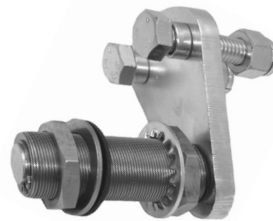

ADL E200 BUS PARTS

Arm LH

Part No.	Side	Length	Head	Blade Clip
7820801D10	Left	740mm	12 -16mm taper	Slide Key

Arm RH

Part No.	Side	Length	Head	Blade Clip
7820800D10	Right	710mm	12 -16mm taper	Slide Key

Blade

Part No.	Length	Blade Clip
TVCH900H	900mm	Use Slide Key
TVCH1000H	1000mm	
7820802D10	1000mm	

Six Jet

Eight Jet Stick on

Slide Key

Part No.		Fit		Part No.		Fit	
14202206		16x6 Flat Bar		14206009		Flat Bar	
				Part No.		Fit	
				14202206		7820800D10 7820801D10	

ADL E200 BUS PARTS

Spindle Drive

Part No.	Shaft	Liner	Pivot cr
7810801D10	M10, 12-16mm	115	59
7810802D10			64

Motor

Part No.	Shaft	Volt	rpm
7820801F01	15.8	24	21/36

Rose Bearing

Part No.	Shaft	Liner
10055401	12mm	RH
10055501		LH

B Pedal Crank

Part No.	Centres	Bearing	Mount
77204838	45-90	12mm	15.8

Decelerator

Part No.	Application
7810803D10	ADL E200

Link Rod

Part No.	Length	Pin
7810807D10	305mm cr-cr	12mm
7810805D10	440mm cr-cr	
7810806D10	675mm cr-cr	