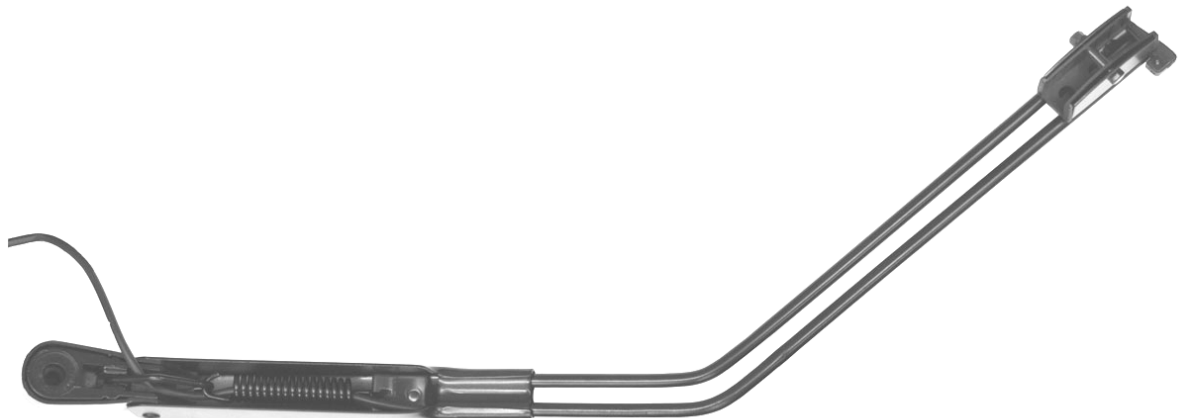

KIWI WRAPOVER BUS PARTS

Arm LH

Part No.	Side	Length	Head	Blade Clip
TC702GAI4	Left	750mm	M10-16mm taper	20,26mm

Arm RH

Part No.	Side	Length	Head	Blade Clip
TC701GAD4	Right	750mm	M10-16mm taper	20, 26mm

Blade

Part No.	Length	Blade Clip
TVCH1000	1000mm	20, 26mm

Wash Bottle

H 170
W 260
D 110

Part No.	Voltage	No. pumps	Litre
TCXD-4-24	24	1	3.5

Part No.	Voltage	Tube
TCWP-24	24	3mm

Triple Jet

Part No.	Side
120.5005.39.00	Left Head
120.5025.39.00	Right Head

Spindle Drive

Part No.	Shaft	Liner	Pivot cr
TCK-NS	M10-16 Taper	108	68
TCK-OS			90

Motor

Part No.	Shaft	Volt	Watt
TC150-24V	13.2 Fine	24	150

Linkage set

Part No.	Motor Shaft	Crank crs	Pin
TCK-750LINK	13.2 Fine	55.4	12mm