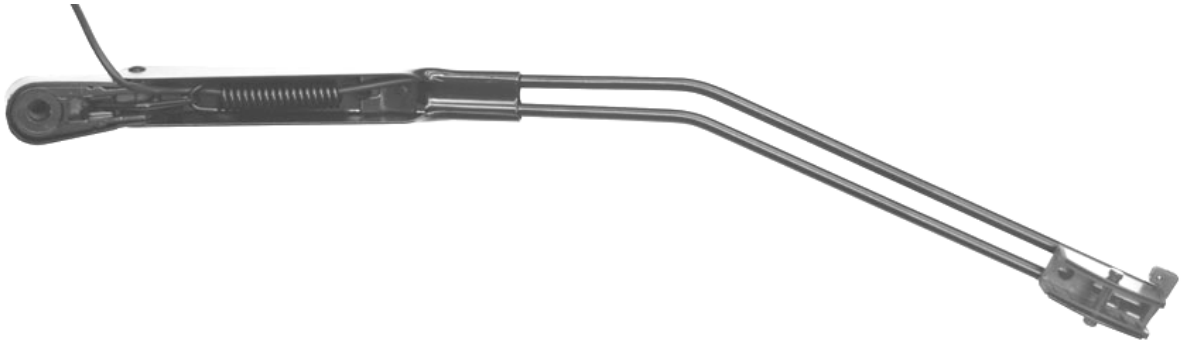

KIWI WRAPOVER BUS PARTS

Arm LH

Part No.	Side	Length	Head	Blade Clip
TC702GAI4	Left	750mm	M10-16mm taper	20,26mm

Arm RH

Part No.	Side	Length	Head	Blade Clip
TC701GAD4	Right	750mm	M10-16mm taper	20, 26mm

Blade

Part No.	Length	Blade Clip
TVCH1000	1000mm	20, 26mm

Wash Bottle

H 170
W 260
D 110

Part No.	Voltage	No. pumps	Litre
TCXD-4-24	24	1	3.5

Part No.	Voltage	Tube
TCWP-24	24	3mm

Triple Jet

Part No.	Side
120.5005.39.00	Left Head
120.5025.39.00	Right Head

Spindle Drive

Part No.	Shaft	Liner	Pivot cr
TCK-NS	M10-16 Taper	108	68
TCK-OS			90

Motor

Part No.	Shaft	Volt	Watt
TC150-24V	13.2 Fine	24	150

Linkage set

Part No.	Motor Shaft	Crank crs	Pin
TCK-750LINK	13.2 Fine	55.4	12mm