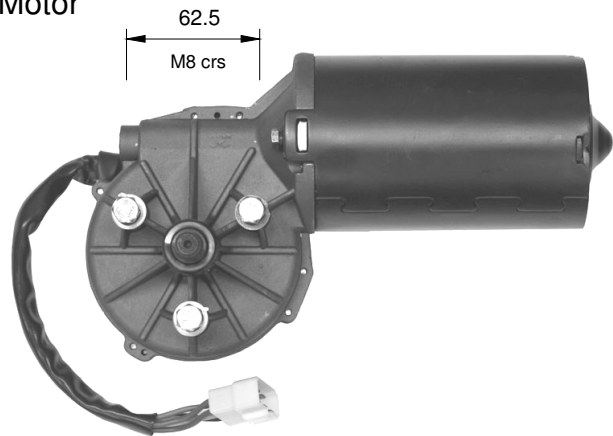

KIWI WRAPOVER BUS PARTS

Arm LH

Part No.	Side	Length	Head	Blade Clip
TC702GAI4	Left	750mm	M10-16mm taper	20,26mm

Arm RH

Part No.	Side	Length	Head	Blade Clip
TC701GAD4	Right	750mm	M10-16mm taper	20, 26mm

Blade

Part No.	Length	Blade Clip
TVCH1000	1000mm	20, 26mm

Wash Bottle

H 170
W 260
D 110

Part No.	Voltage	No. pumps	Litre
TCXD-4-24	24	1	3.5

Part No.	Voltage	Tube
TCWP-24	24	3mm

Triple Jet

Part No.	Side
120.5005.39.00	Left Head
120.5025.39.00	Right Head

Spindle Drive

Part No.	Shaft	Liner	Pivot cr
TCK-NS	M10-16 Taper	108	68
TCK-OS			90

Motor

Part No.	Shaft	Volt	Watt
TC150-24V	13.2 Fine	24	150

Linkage set

Part No.	Motor Shaft	Crank crs	Pin
TCK-750LINK	13.2 Fine	55.4	12mm