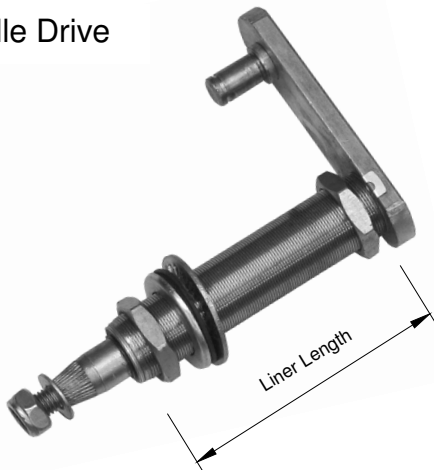

KIWI WRAPOVER BUS PARTS

Arm LH

Part No.	Side	Length	Head	Blade Clip
TC702GAI4	Left	750mm	M10-16mm taper	20,26mm

Arm RH

Part No.	Side	Length	Head	Blade Clip
TC701GAD4	Right	750mm	M10-16mm taper	20, 26mm

Blade

Part No.	Length	Blade Clip
TVCH1000	1000mm	20, 26mm

Wash Bottle

H 170
W 260
D 110

Part No.	Voltage	No. pumps	Litre
TCXD-4-24	24	1	3.5

Part No.	Voltage	Tube
TCWP-24	24	3mm

Triple Jet

Part No.	Side
120.5005.39.00	Left Head
120.5025.39.00	Right Head

Spindle Drive

Part No.	Shaft	Liner	Pivot cr
TCK-NS	M10-16 Taper	108	68
TCK-OS			90

Motor

Part No.	Shaft	Volt	Watt
TC150-24V	13.2 Fine	24	150

Linkage set

Part No.	Motor Shaft	Crank crs	Pin
TCK-750LINK	13.2 Fine	55.4	12mm